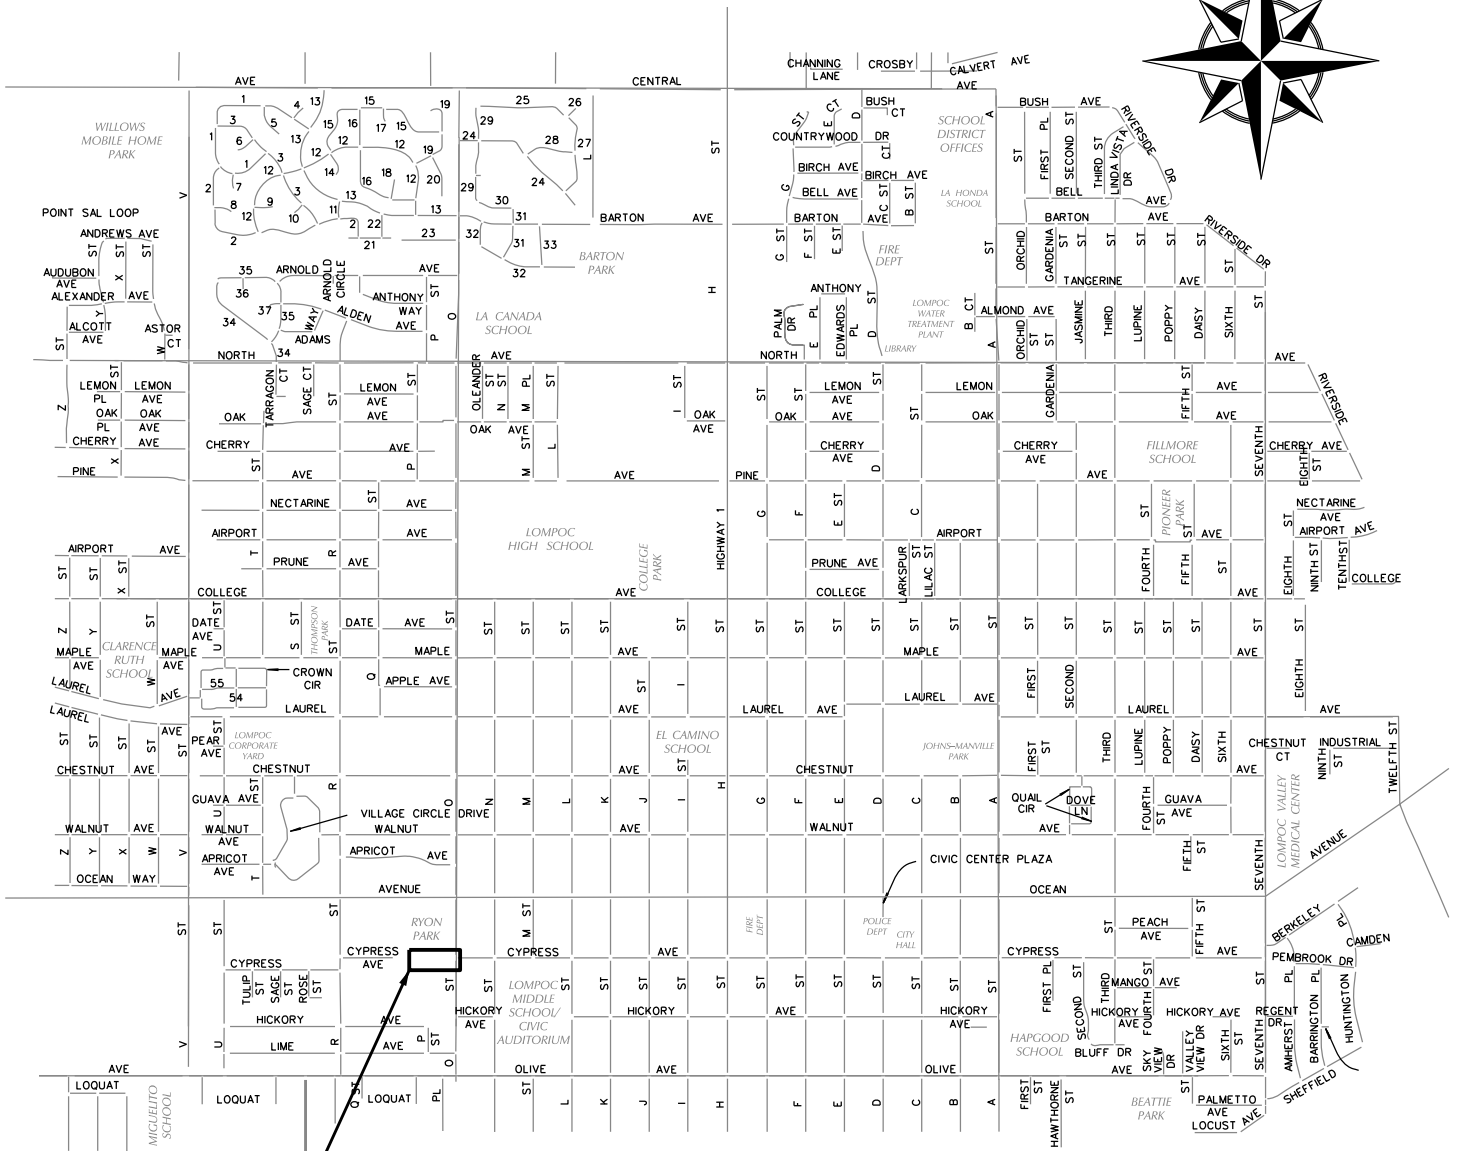

CITY OF LOMPOC

RYON PARK PAVEMENT IMPROVEMENT PROJECT

FY-18-P-1

LOCATION MAP

PROJECT LOCATION

NOT TO SCALE

ATTACHMENT 2