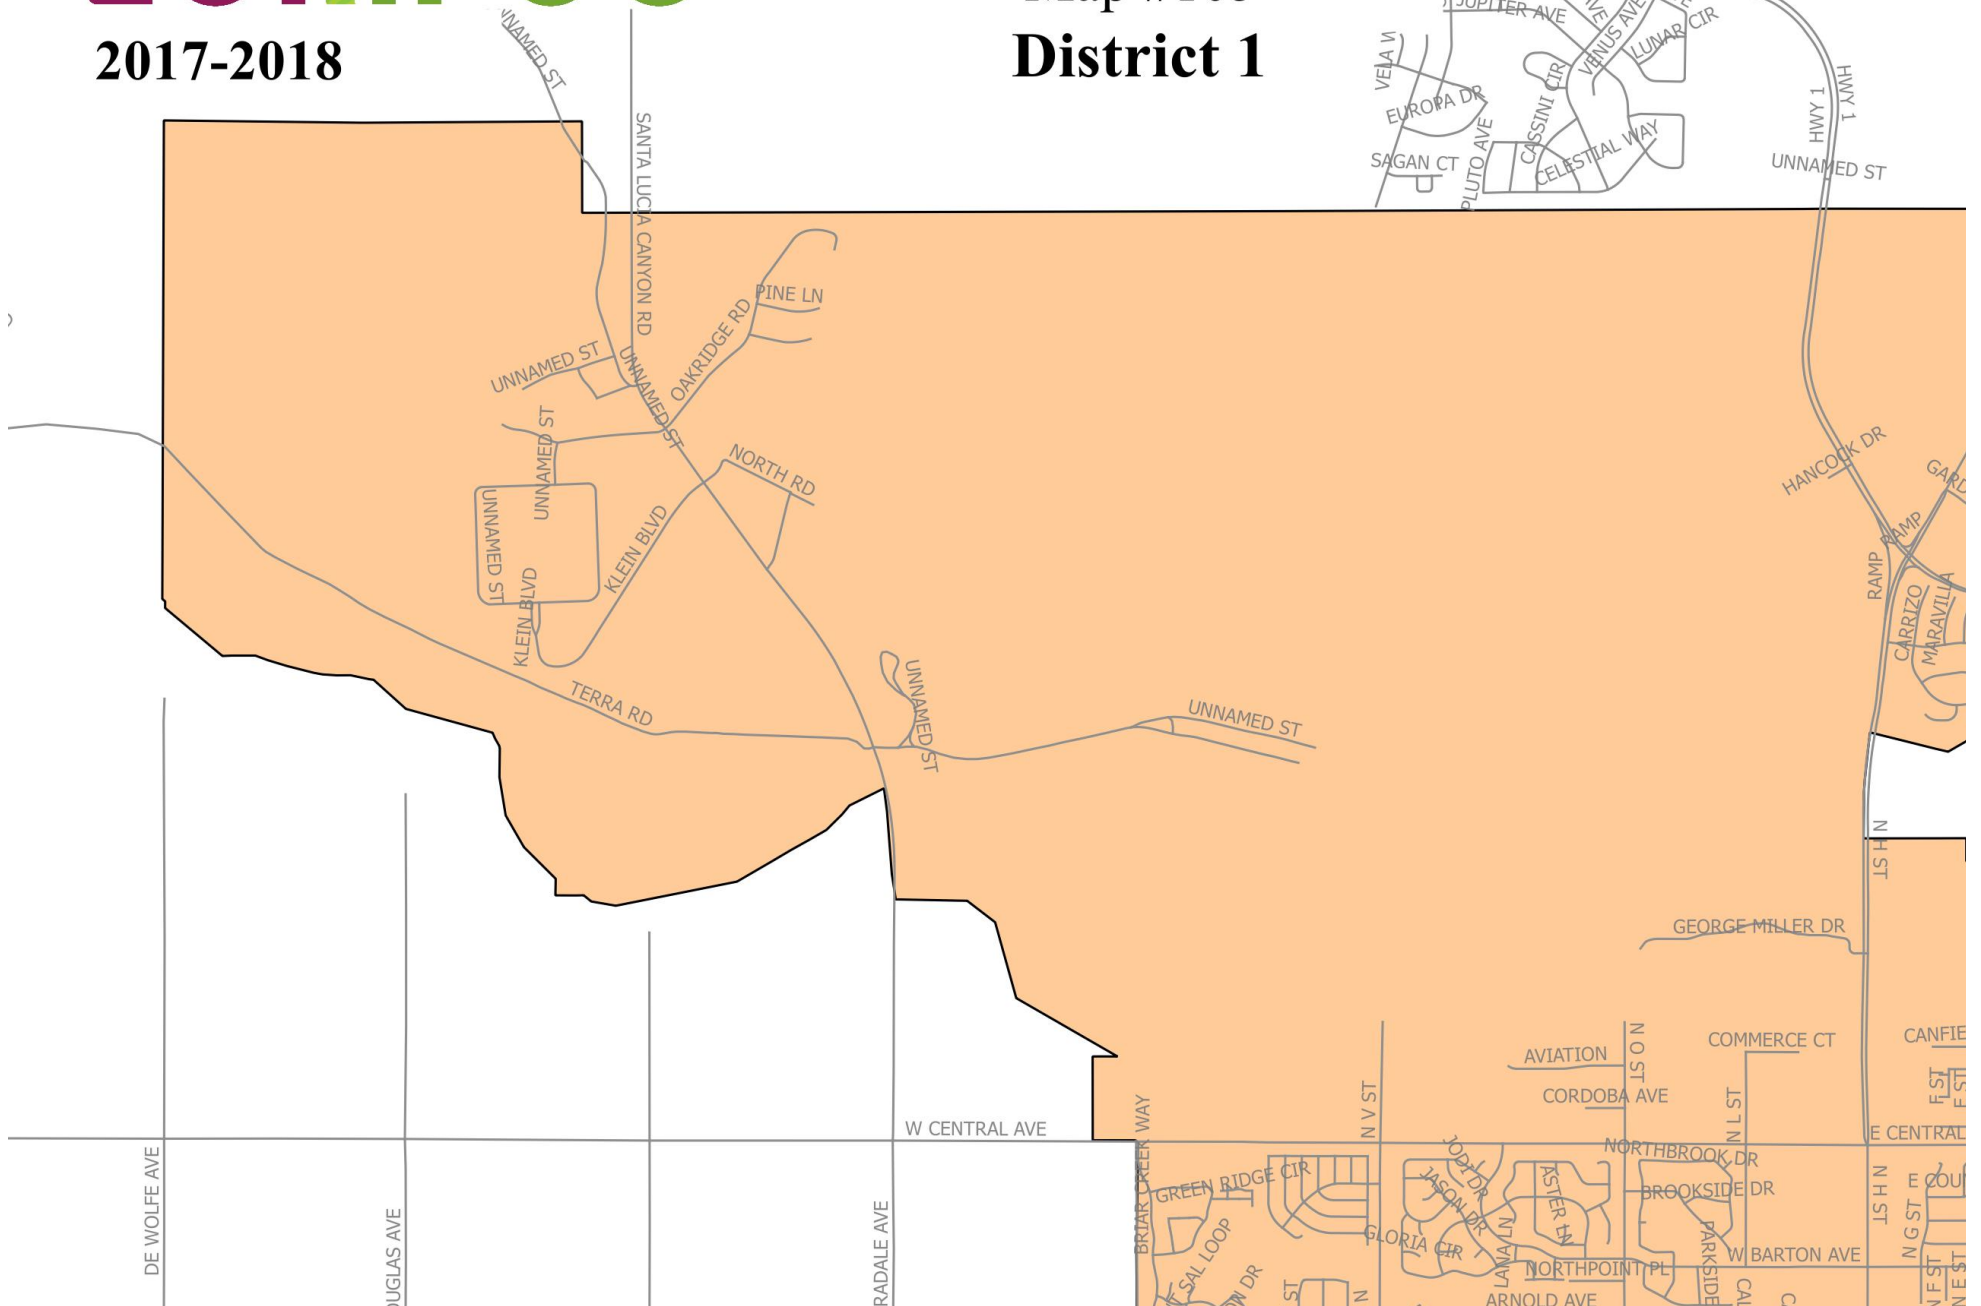

City of
LOMPOC
 2017-2018

Final Adopted
 Map #105
 District 1

FLOI

Dist1.jpeg (3300x2550)