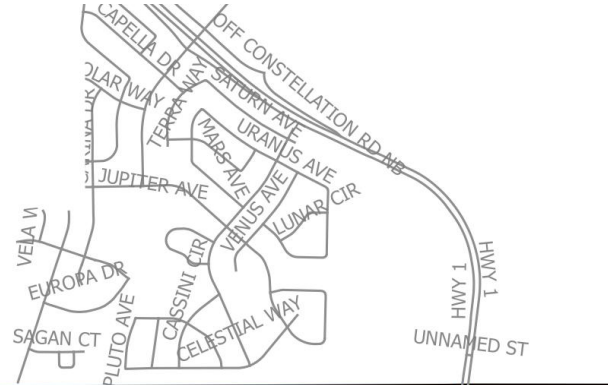

City of
LOMPOC
 2017-2018

Final Adopted
 Map #105
 District 1

FLOI

Dist1.jpeg (3300x2550)