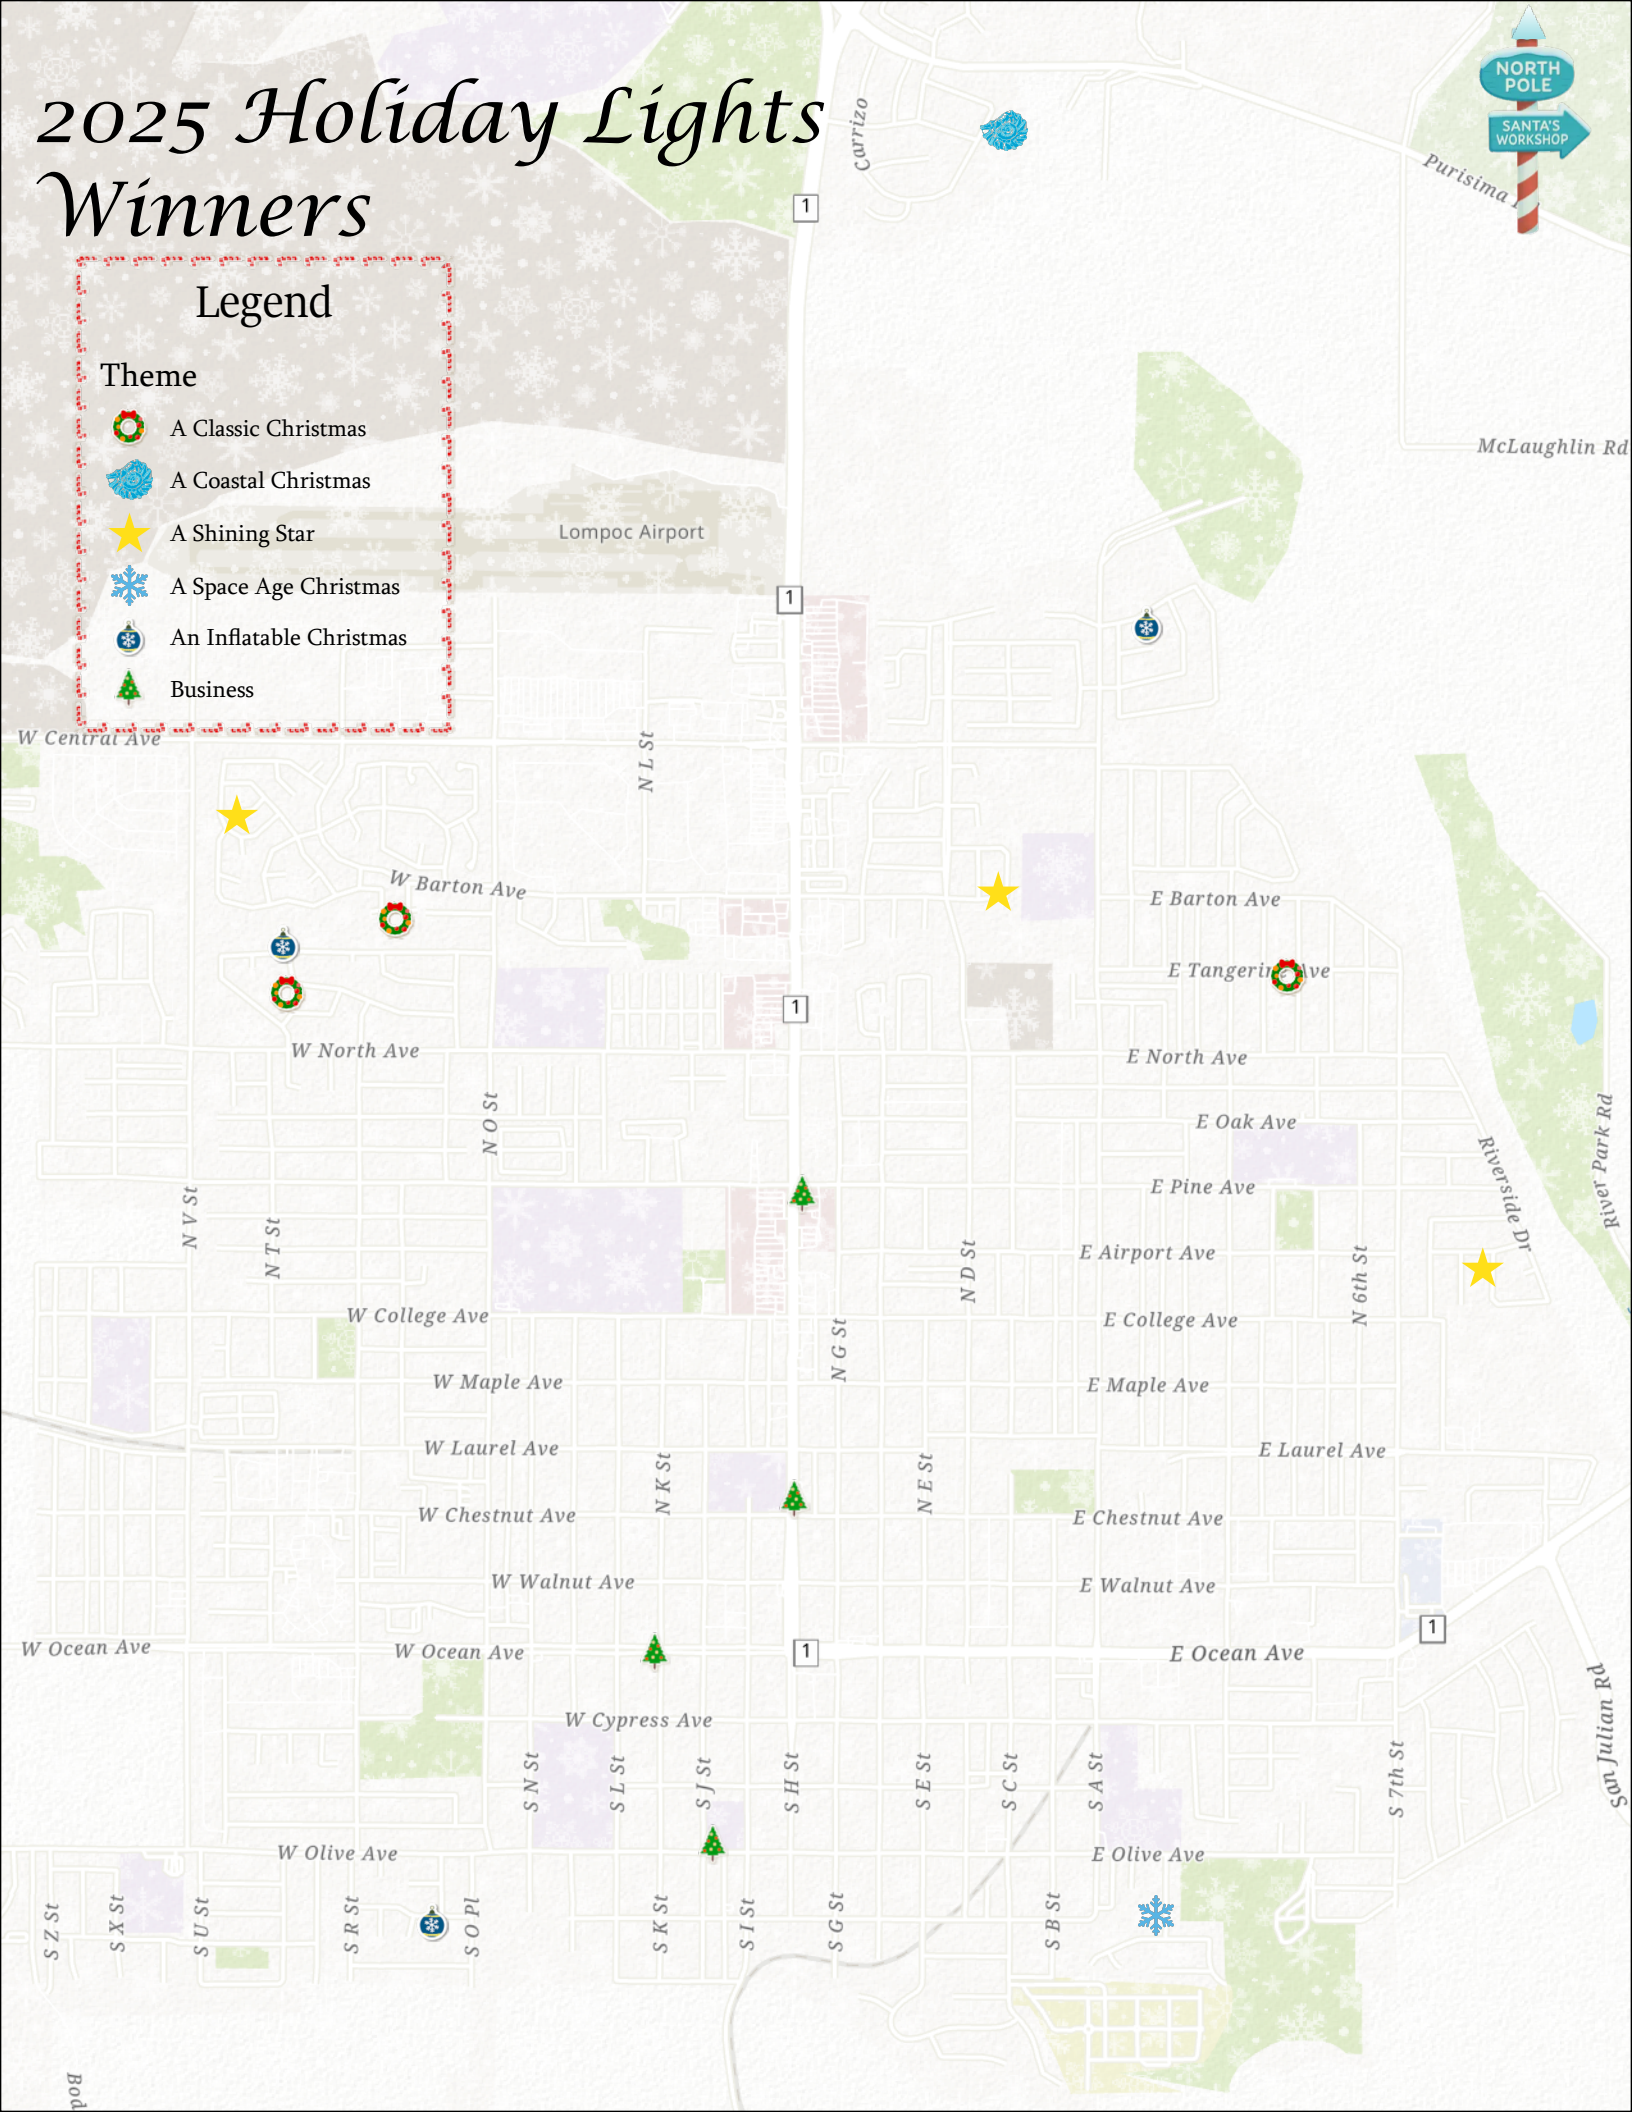

### Theme

-  A Classic Christmas
-  A Coastal Christmas
-  A Shining Star
-  A Space Age Christmas
-  An Inflatable Christmas
-  Business

Lompoc Airport

McLaughlin Rd

W Central Ave

W Barton Ave

E Barton Ave

W Laurel Ave

E Laurel Ave

W Chestnut Ave

E Chestnut Ave

W Walnut Ave

E Walnut Ave

W Ocean Ave

W Ocean Ave

E Ocean Ave

W Cypress Ave

E Olive Ave

W Olive Ave

S N St

S L St

S J St

S H St

S O Pl

S K St

S I St

S G St

S B St

Bod

San Julian Rd

River Park Rd